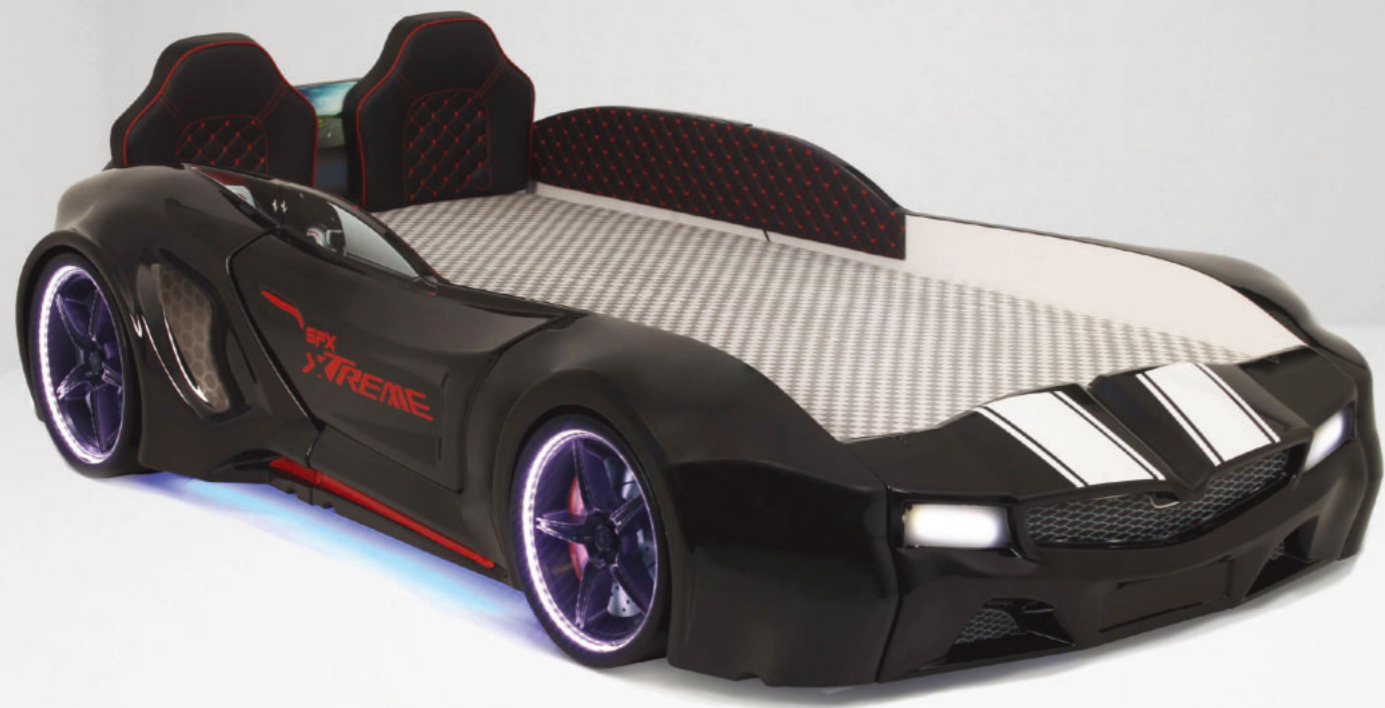

SPX- Extreme

Bluetooth play

Headlights

Remote Control

LED lighting

Sound System

Easy to Assemble

90x190 Mattress Size

Upholstery Seat

Producer Warranty

CE Certificate