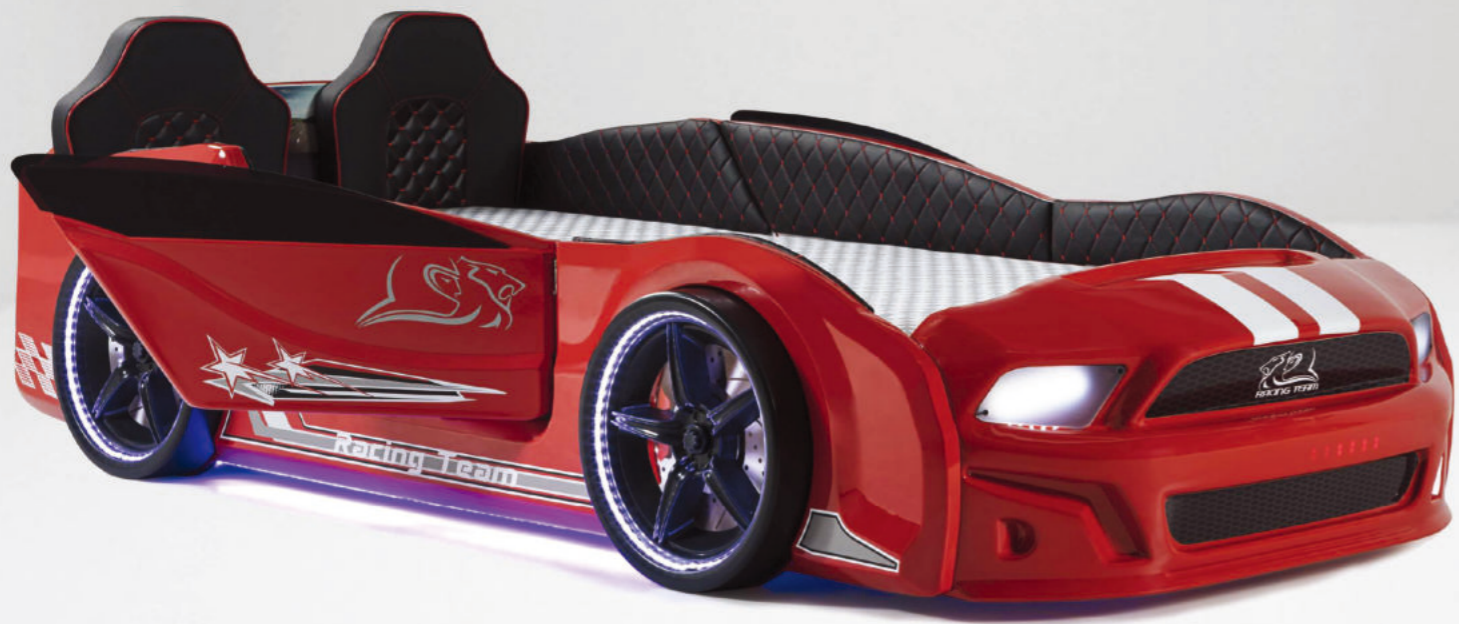

Easy to Assemble

90x190 Mattress Size

Upholstery Seat

Producer Warranty

CE Certificate

MST-500

- 
Bluetooth play
- 
Headlights
- 
Remote Control
- 
LED lighting
- 
Sound System
- 
Easy to Assemble
- 
90x190 Mattress Size
- 
Upholstery Seat
- 
Producer Warranty
- 
CE Certificate