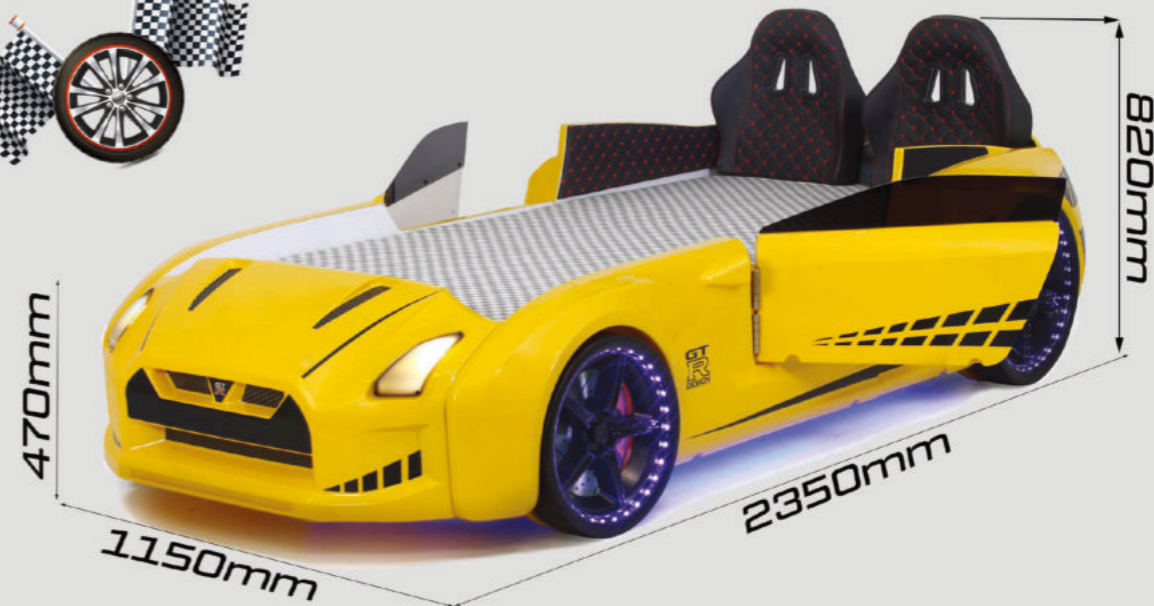

Get Ready

For an Amazing Journey

GTR

Bluetooth play

Headlights

Remote Control

LED lighting

Sound System