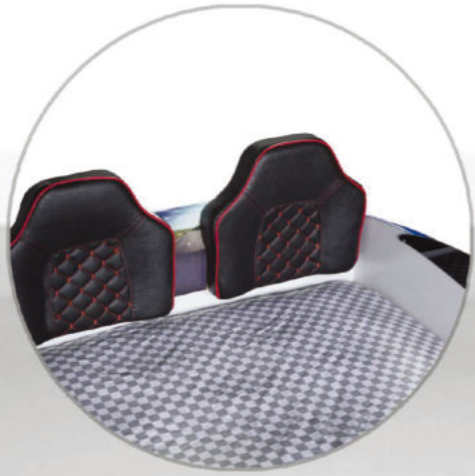

GT-18 ASTON EXTREME

Bluetooth play

Headlights

Remote Control

LED lighting

Sound System

Easy to Assemble

90x190 Mattress Size

Producer Warranty

CE Certificate

Upholstery Seat

Extras: