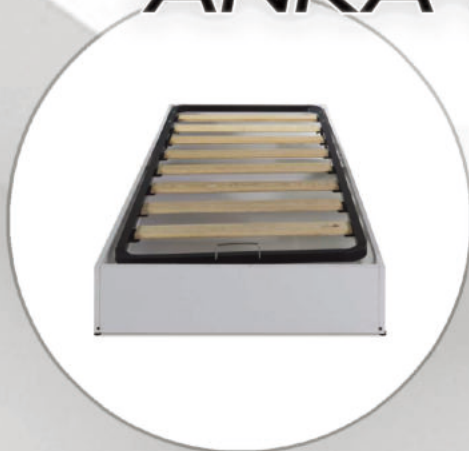

90x190 Mattress Size

Upholstery Seat

Producer Warranty

CE Certificate

ANKA-UP OTTOMAN BED

Packing Information

	1. Box	2. Box	3. Box	Total Weight
Sport	Right and Left Panels 1080*540*90	Front Panel 840*220*960		33,00kg
SPX	Right and Left Panels 2070*520*180	Front Panel 430*240*960	Wheels 380*380*240	44,00kg
MST-500	Right and Left Panels 2070*520*180	Front Panel 430*240*960	Wheels with LEDs 380*380*240	46,00kg
FORZA-1	Right Panel 2280*610*24	Left Panel 2280*610*24	Front Panel 430*320*960	66,00kg
V12	Right and Left Front Panels 1350*500*200	Right and Left Back Panels 950*580*200	Front-Back Side Assembly Part 960*430*320	35,00kg
ANKA-UP	2000*520*60	900*900*20		20,00kg
UPHOLSTERY SEAT	400*360*120			2,00kg