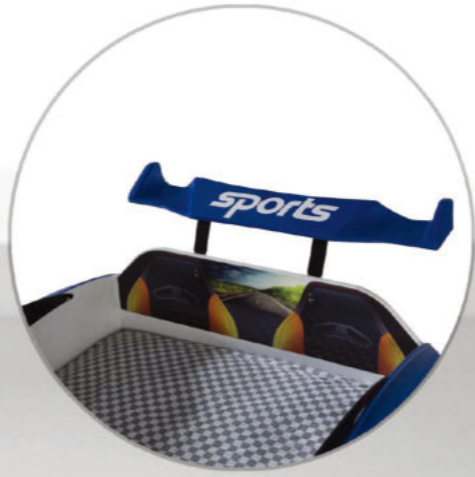

GT-18 ASTON EXTREME

Bluetooth play

Headlights

Remote Control

LED lighting

Sound System

Easy to Assemble

90x190 Mattress Size

Producer Warranty

CE Certificate

Upholstery Seat

Extras: